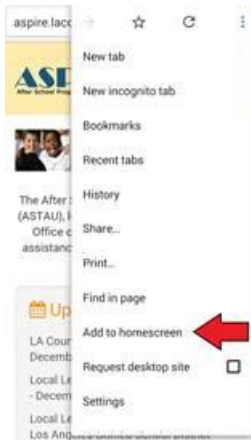

a.

3. Hit "Add to homescreen"